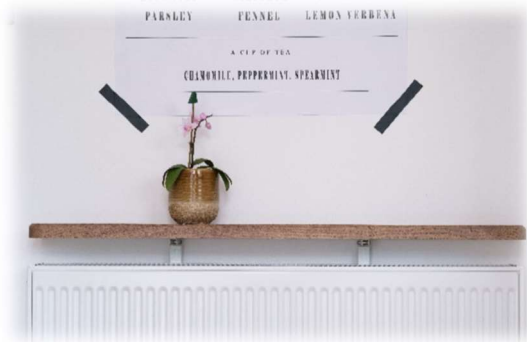

4. Example of properly mounted shelf above the panel radiator